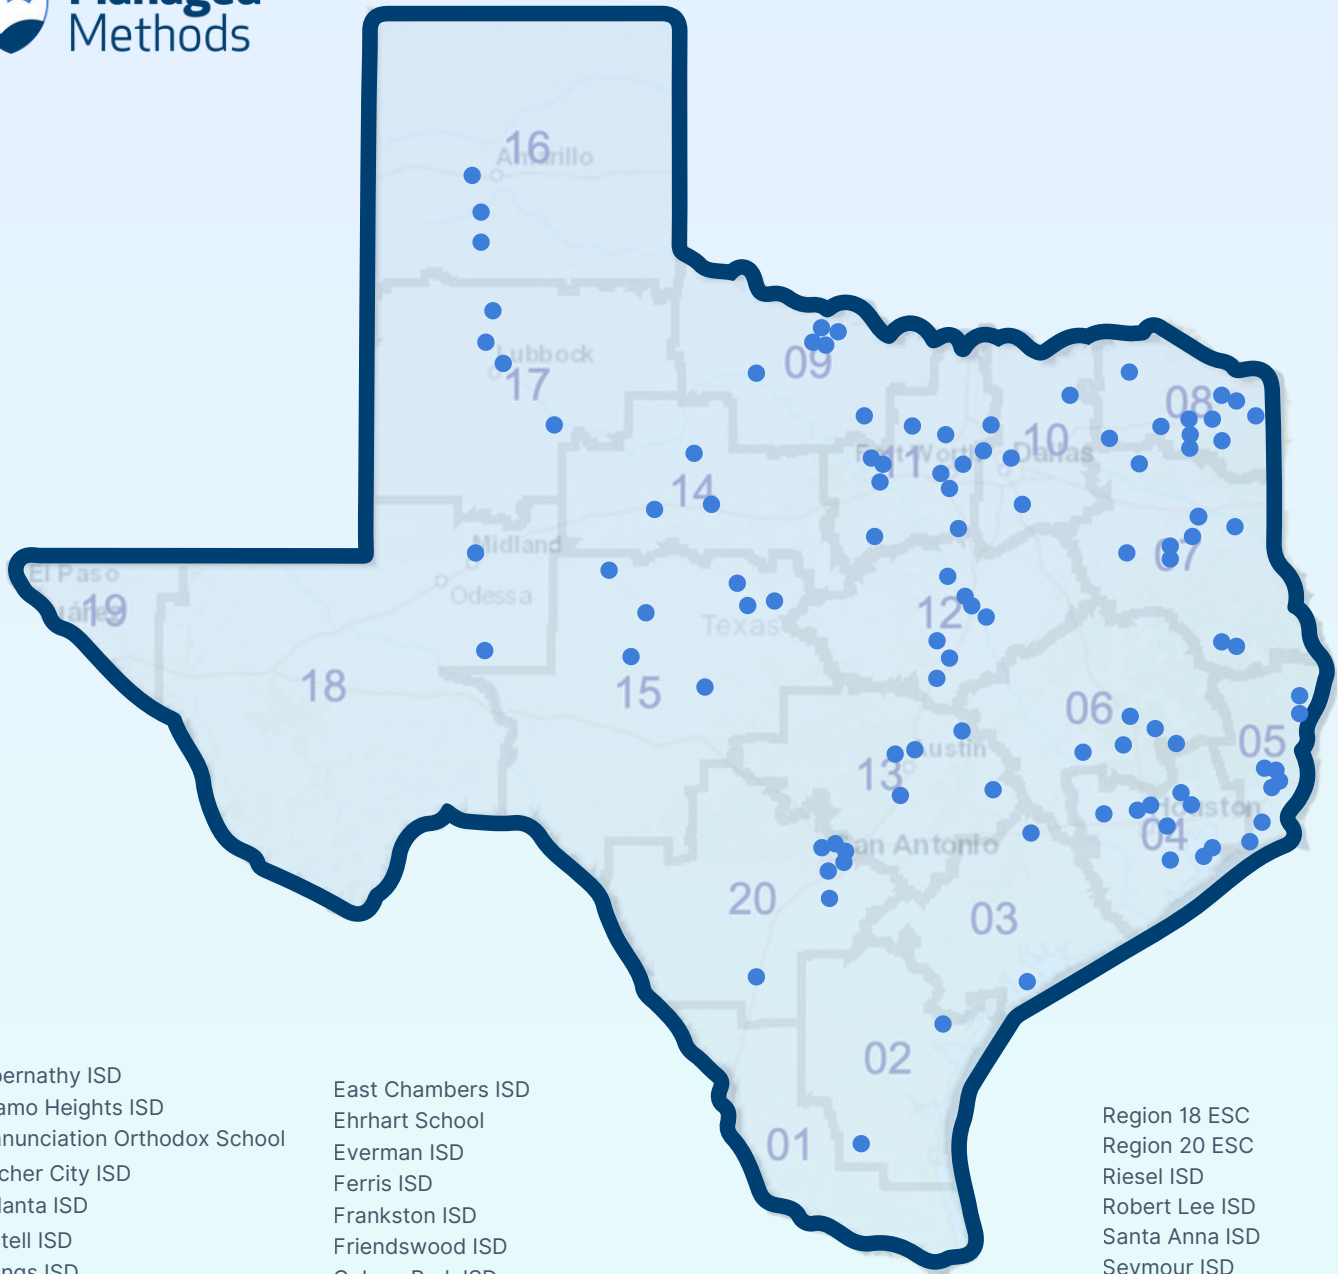

# Texas Education Chooses ManagedMethods

K-12's Trusted Partner for Safe & Secure Online Learning

Abernathy ISD  
 Alamo Heights ISD  
 Annunciation Orthodox School  
 Archer City ISD  
 Atlanta ISD  
 Axtell ISD  
 Bangs ISD  
 Barbers Hill ISD  
 Beaumont ISD  
 Beckville ISD  
 Belton ISD  
 Brooks County ISD  
 Calhoun County ISD  
 Canyon ISD  
 Chapel Hill ISD  
 Chisum ISD  
 Christoval ISD  
 City View ISD  
 Clint ISD  
 Coleman ISD  
 Columbus ISD  
 Comal ISD  
 Cotulla ISD  
 Deer Park ISD

East Chambers ISD  
 Ehrhart School  
 Everman ISD  
 Ferris ISD  
 Frankston ISD  
 Friendswood ISD  
 Galena Park ISD  
 Giddings ISD  
 Grandview ISD  
 Grapevine-Colleyville ISD  
 Greenville ISD  
 Hale Center ISD  
 Harts Bluff ISD  
 Hays CISD  
 High Island ISD  
 Hughes Springs ISD  
 Humble ISD  
 Huntington ISD  
 Idalou ISD  
 Iowa Park CISD  
 Jasper ISD  
 Katy ISD  
 Lake Dallas ISD  
 Lake Travis ISD

Jacksboro ISD  
 Little Elm ISD  
 Lufkin ISD  
 Lumberton ISD  
 Maud ISD  
 Menard ID  
 Miller Grove ISD  
 Millsap ISD  
 Mineral Wells ISD  
 Moody ISD  
 Mount Pleasant ISD  
 Mount Vernon ISD  
 Navarro ISD  
 Navasota ISD  
 Newton ISD  
 New Waverly ISD  
 Northside ISD  
 Paradise ISD