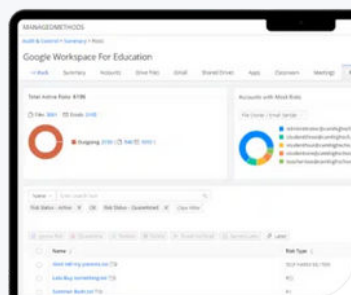

K-12 Cybersecurity & Safety Made Easy

Monitor

Alert

Respond

24/7/365 cybersecurity and student safety monitoring

Actionable notifications sent to your selected admins

Easy to use, easy to respond when time is of the essence

Cloud Monitor

Cloud Monitor makes Google Workspace and Microsoft 365 cloud security and safety easy for K-12 schools – no proxy, no agent, no extension, and no special training required.

“Anytime we deal with a vendor, we go through the same thing. What’s different about ManagedMethods was that they stuck their necks out and went out of their way to ensure we had everything covered. Customer service was the priority rather than the financial side of things.”

Tyler Butler, Cybersecurity Analyst
Lufkin ISD

Content Filter

Content Filter makes cloud-based web filtering simple for K-12 schools, blocking harmful and distracting content while enabling safe access to learning resources anywhere.