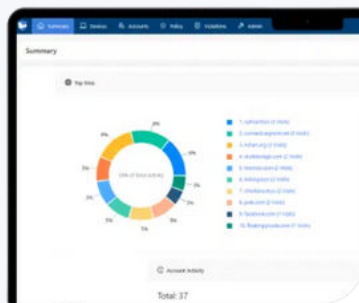

K-12 Cybersecurity & Safety Made Easy

Monitor

Alert

Respond

24/7/365 cybersecurity and student safety monitoring

Actionable notifications sent to your selected admins

Easy to use, easy to respond when time is of the essence

Cloud Monitor

Cloud Monitor makes Google Workspace and Microsoft 365 cloud security and safety easy for K-12 schools – no proxy, no agent, no extension, and no special training required.

“Anytime we deal with a vendor, we go through the same thing. What’s different about ManagedMethods was that they stuck their necks out and went out of their way to ensure we had everything covered. Customer service was the priority rather than the financial side of things.”

Tyler Butler, Cybersecurity Analyst
Lufkin ISD

Content Filter

Content Filter makes cloud-based web filtering simple for K-12 schools, blocking harmful and distracting content while enabling safe access to learning resources anywhere.

Why ManagedMethods

Cybersecurity & Compliance
Built for K-12

Real-Time Student Safety
Signals

Safe, Focused Web Access
Anywhere

Teacher-Led Classroom
Engagement

Flexible Solutions That
Work Better Together

Classroom Manager

Classroom Manager helps teachers guide focused online learning with real-time browser visibility and controls that keep students engaged without invasive monitoring tools now.

K-12 Cybersecurity & Safety Made Easy

www.managedmethods.com | (303) 415-3640